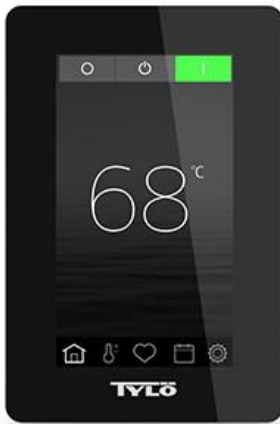

& sauna & steam

TylöHelo Elite Control Panel

Tylö's new, state-of-the-art Elite control panel takes your sauna and steam bath to a whole new level. Elite has a processor and an operating system which support a host of advanced functions. Create and save multiple user profiles and favourite settings and enter different schedules for different days of the week. Then add functions like standby, extra fans and the option of multiple fragrance pumps which allow you to switch between fragrances while the system is running.

With its elegant colour and shape, Elite fits into all kinds of setting. Elite is fitted with a crystal-clear 4.5 inch screen and installation is very discreet and tidy. With the option of a flush-fitted frame, you can recess the panel in the wall. Elite can also be placed inside a sauna or steam room.

You can turn on your sauna without leaving the sofa. Elite gives you full control over all the functions of the sauna, including temperature, humidity, fragrance and lighting. You can also control it from your phone using Tylö's Well access app, which is available for both iOS and Android.