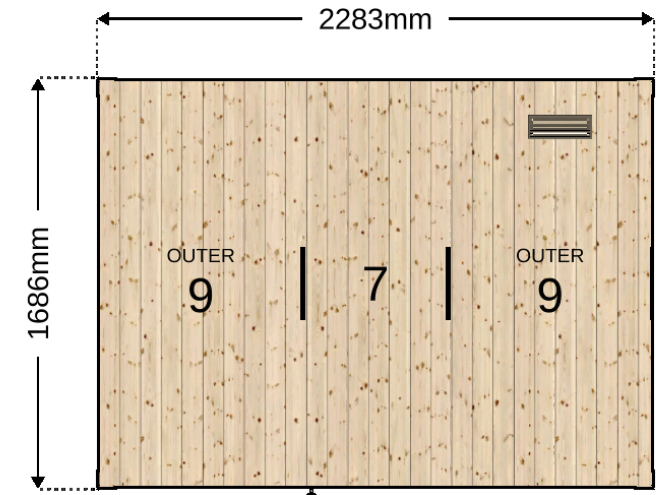

Configuration ID:
a6b6114e-e641-11ed-8069-00155d4a4905

Configuration ID:
a6b6114e-e641-11ed-8069-00155d4a4905

Customer Ref.	RMA_nr. ???	Contact
---------------	-------------	---------

BENCH 1		SIZE	
Bench	446 x 2117 mm	Width	2267 mm
Type	Slim	Depth	1670 mm
Material	Alder	Height w/o ceiling trim	2073 mm
Height	872 mm	Inside volume	6.50 m³
Front type	Soft front	Inside volume incl. glass	10.76 m³
Backrest	2007 mm Wide with lighting	EXTERIOR	
BENCH 2		Room Model	Glass Front
Bench	598 x 929 mm	Visible Sides	All Sides
Type	Slim	Wall Type	Vertical Panel
Material	Alder	Material Outside	Spruce 12 x 85 mm
Height	872 mm	Material Inside	Spruce 12 x 85 mm
Front type	Soft front	Glass Type	Clear
Backrest	1265 mm Wide with lighting	Material Ceiling Outside	Spruce C
Support left	Basic	Material Ceiling Inside	Spruce
Support Right	Basic	Wood Type Trim Outside	Aspen
Armrest	Right	Wood Type Trim Inside	Aspen
BENCH 3		Floor Frame	Low
Bench	484 x 2117 mm	Glass Profile Floor	Standard
Type	Slim	Door Type	Door 720 mm
Material	Alder	Door Handle	Vertical Aspen
Height	472 mm	Door Hinges	Right
Front type	Soft front	HEATER	

FRONT