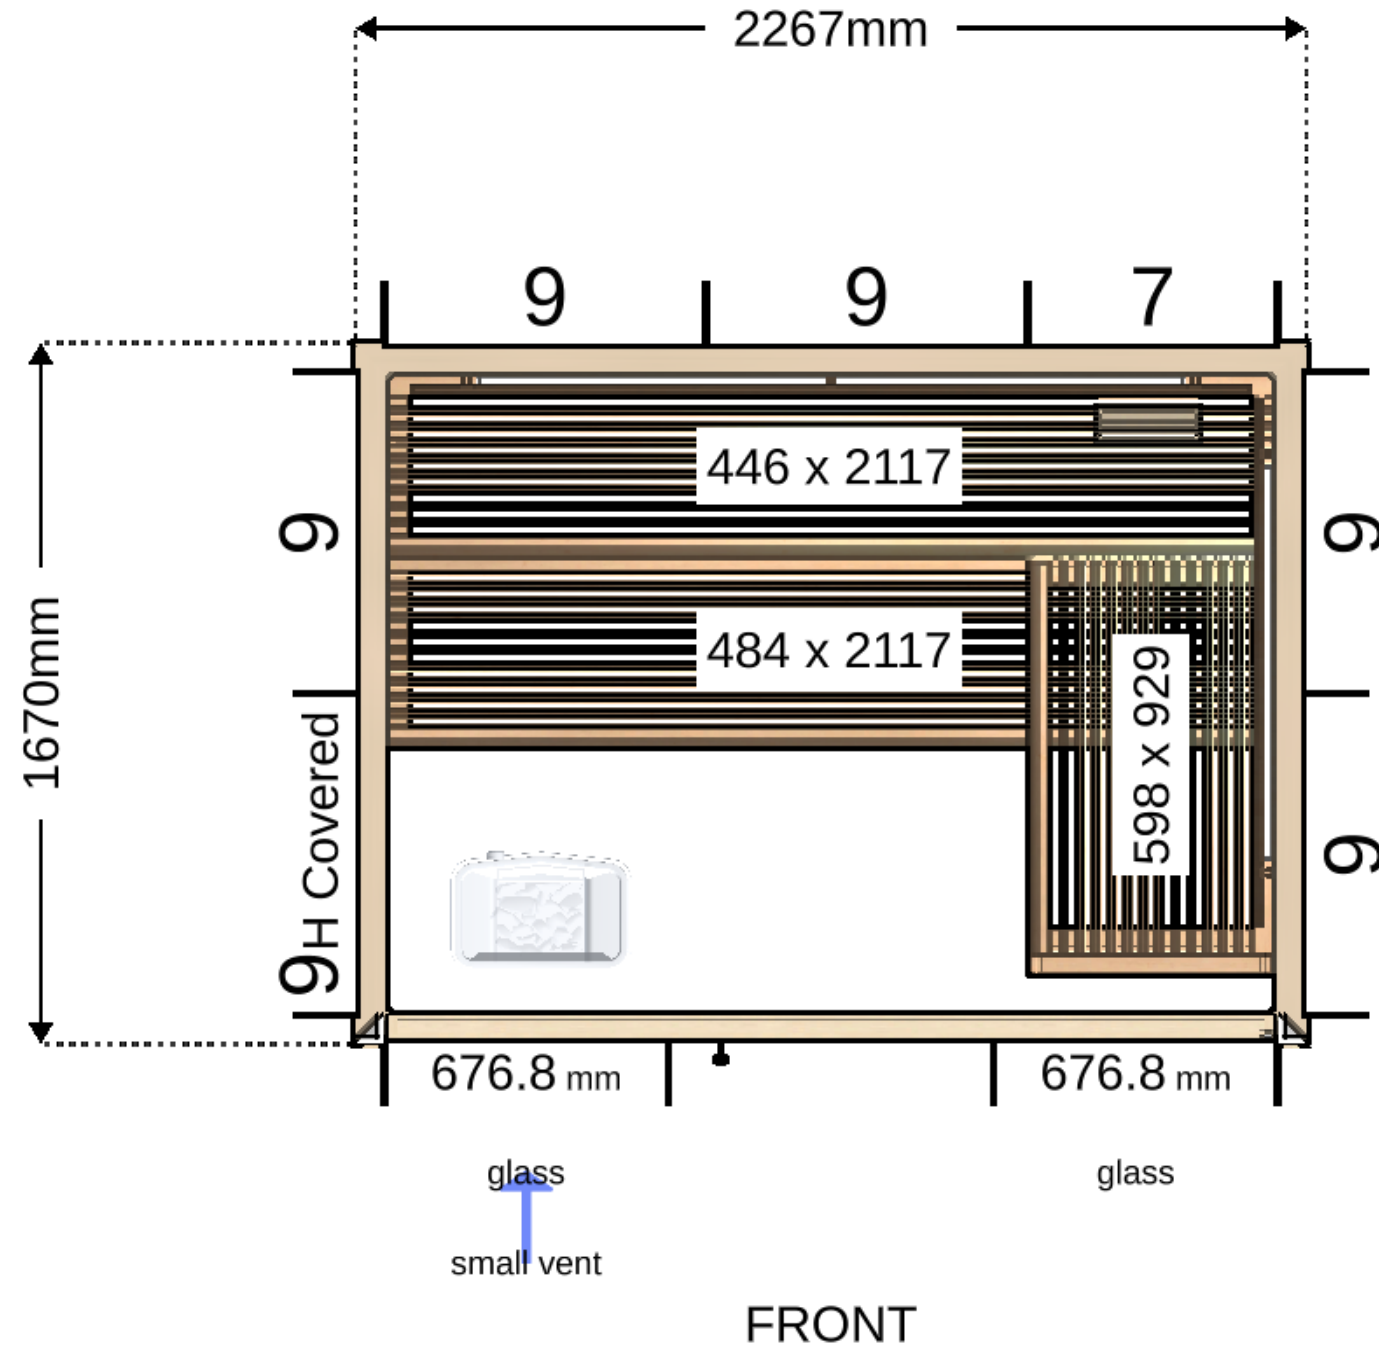

Configuration ID:
a6b6114e-e641-11ed-8069-00155d4a4905

Configuration ID:
a6b6114e-e641-11ed-8069-00155d4a4905

Customer Ref.	RMA_nr. ???	Contact
---------------	-------------	---------

BENCH 1		SIZE	
Bench	446 x 2117 mm	Width	2267 mm
Type	Slim	Depth	1670 mm
Material	Alder	Height w/o ceiling trim	2073 mm
Height	872 mm	Inside volume	6.50 m³
Front type	Soft front	Inside volume incl. glass	10.76 m³
Backrest	2007 mm Wide with lighting	EXTERIOR	
BENCH 2		Room Model	Glass Front
Bench	598 x 929 mm	Visible Sides	All Sides
Type	Slim	Wall Type	Vertical Panel
Material	Alder	Material Outside	Spruce 12 x 85 mm
Height	872 mm	Material Inside	Spruce 12 x 85 mm
Front type	Soft front	Glass Type	Clear
Backrest	1265 mm Wide with lighting	Material Ceiling Outside	Spruce C
Support left	Basic	Material Ceiling Inside	Spruce
Support Right	Basic	Wood Type Trim Outside	Aspen
Armrest	Right	Wood Type Trim Inside	Aspen
BENCH 3		Floor Frame	Low
Bench	484 x 2117 mm	Glass Profile Floor	Standard
Type	Slim	Door Type	Door 720 mm
Material	Alder	Door Handle	Vertical Aspen
Height	472 mm	Door Hinges	Right
Front type	Soft front	HEATER	

FRONT